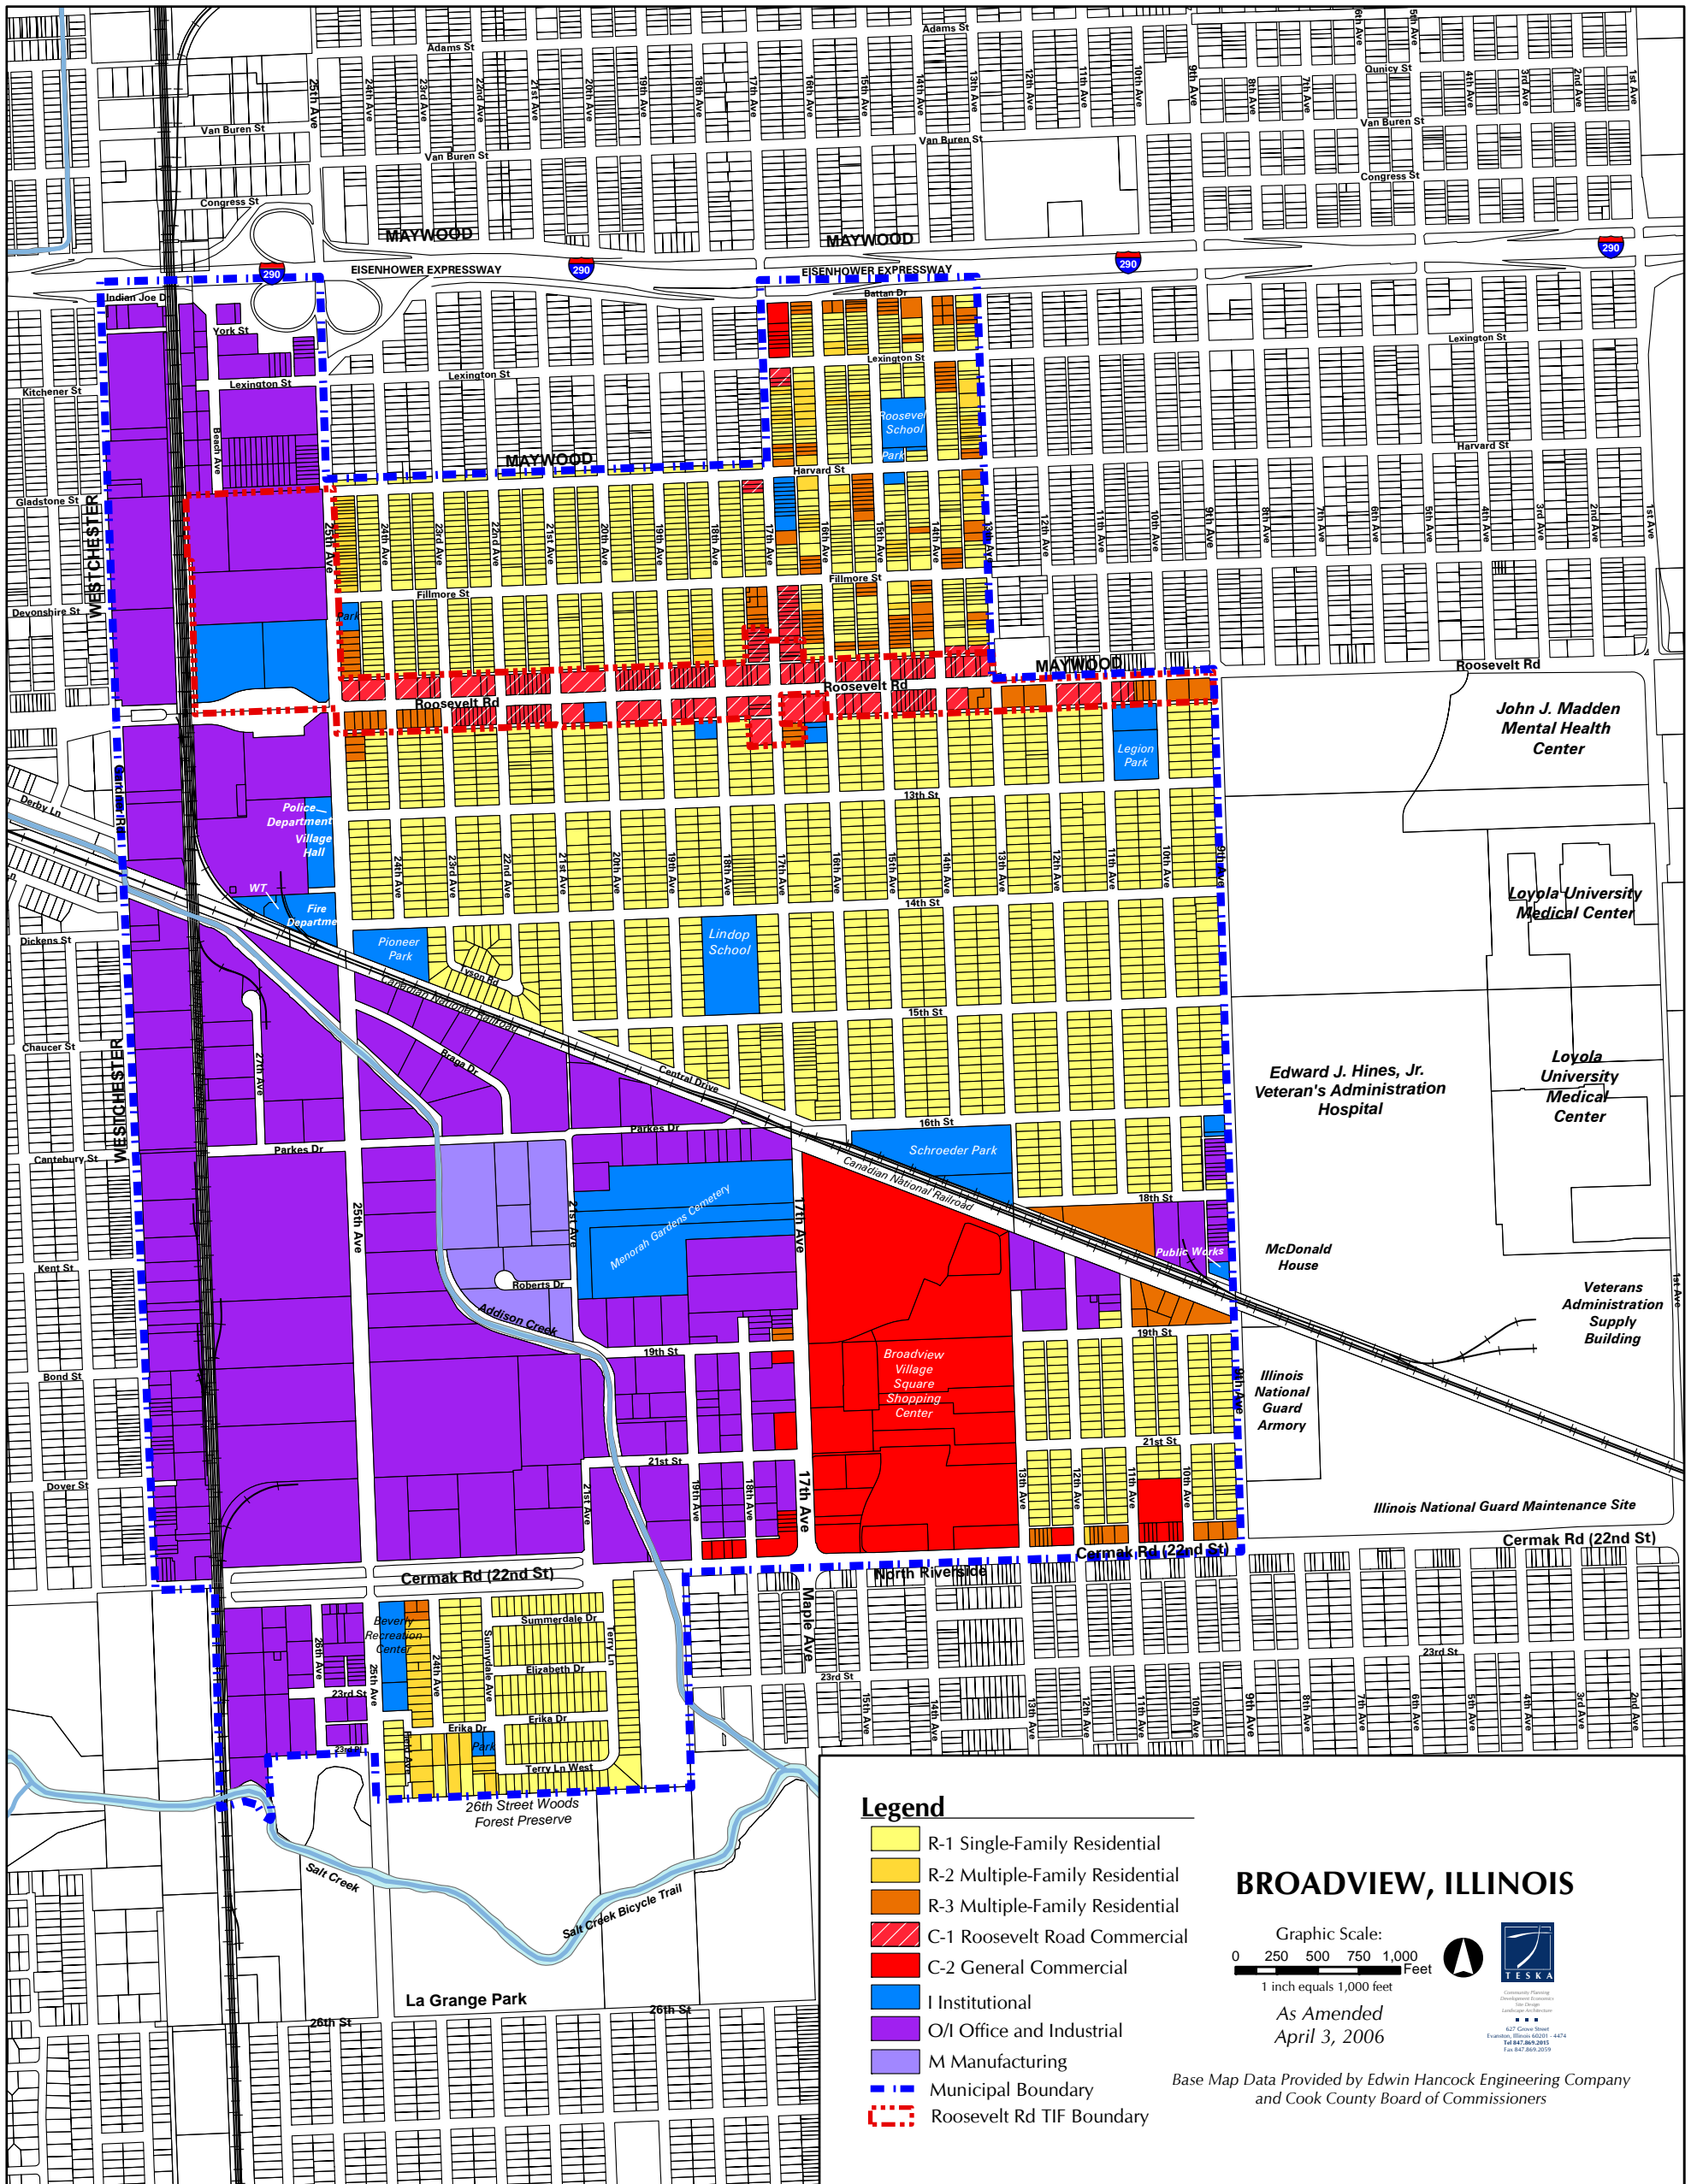

# OFFICIAL ZONING MAP

## Broadview, IL

- Legend**
- R-1 Single-Family Residential
  - R-2 Multiple-Family Residential
  - R-3 Multiple-Family Residential
  - C-1 Roosevelt Road Commercial
  - C-2 General Commercial
  - I Institutional
  - O/I Office and Industrial
  - M Manufacturing
  - Municipal Boundary
  - Roosevelt Rd TIF Boundary

### BROADVIEW, ILLINOIS

Graphic Scale:  
0 250 500 750 1,000 Feet  
1 inch equals 1,000 feet

As Amended  
April 3, 2006

Base Map Data Provided by Edwin Hancock Engineering Company  
and Cook County Board of Commissioners